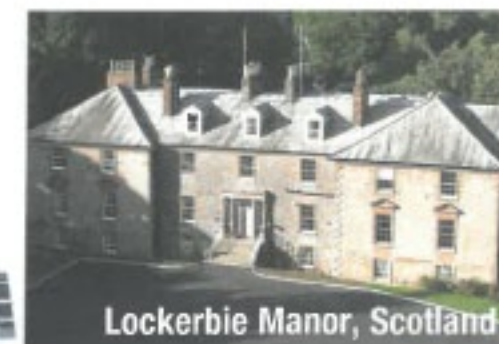

Name: Name:

Address: Address:

manor adventure

Head office: Culmington Manor, Craven Arms, Shropshire, SY7 9BY
Telephone: 01584 861333 Fax: 01584 861367 www.manoradventure.com

manor adventure

COURSE REPORT FORM

For

LOCKERBIE MANOR

Culmington Manor, England

Abernant Lake Hotel, Wales

Lockerbie Manor, Scotland

Your views are very important to us. We would greatly appreciate five minutes of your time to complete and return this form to reception prior to your departure

We hope you have enjoyed your visit with us

Le Château de Warsy, France

Have you considered our French Centres

Le Château de Warsy & Le Château du Broutel

Le Château du Broutel, France